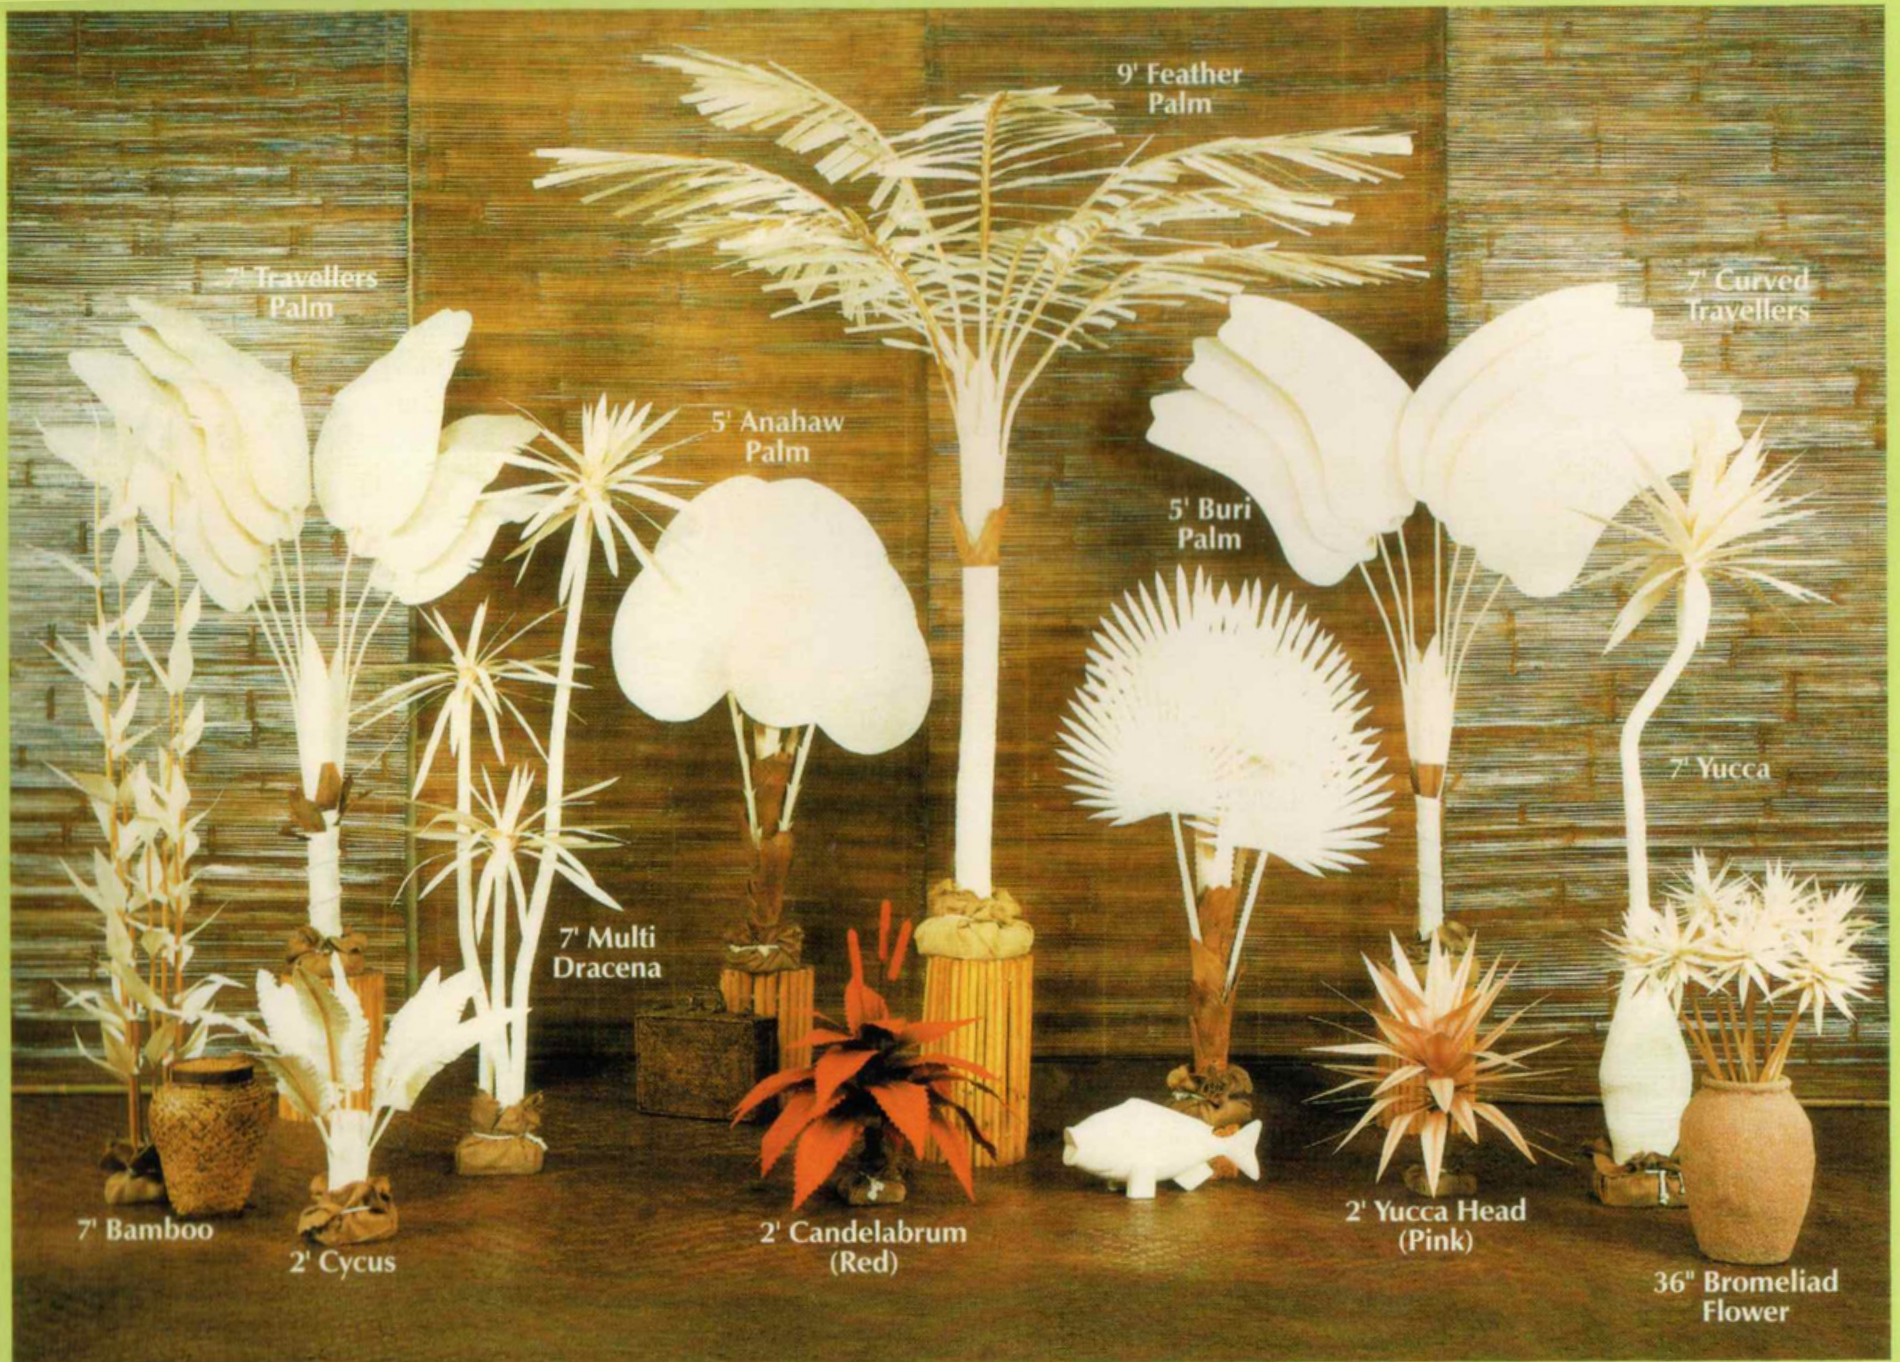

7' Travellers Palm

36" Tillandsia Flowers

48" Torch Ginger Flowers

5' Hokkaido

9' Coconut Palm

7' Coconut Palm

"Natural" Color Palms and Plants

"Natural" Canvas Styles

Now in Stock

"New Items, Unique Designs"

Tel. No.: (632) 9258405 - 06

Foliage

Loose Stems in a variety of tropical shapes. Natural and "painted" finishes.

(Size available are listed in caption)

1. Philodendron (48" only) 2. Elephant Ear (48" or 60") 3. Anthurium (48" or 60") 4. Torch Ginger (48" only)
 5. Buri Palm Leaf (48" only) 6. BOP Leaf (36" only) 7. Anahaw Leaf (48" only) 8. Fantasy Leaf (48" or 60")