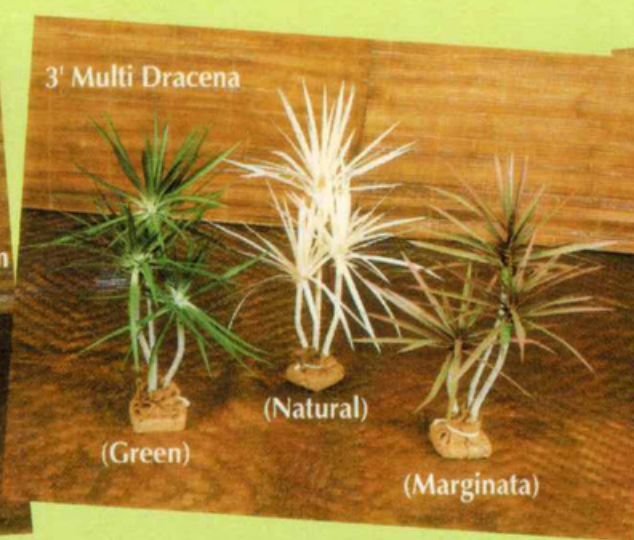

Tel. No.: (632) 9258405 - 06

Traditional & Exotic Palms

"Botanical Creation with Style"

Painted "Green" Finish

Painted Finishes

Sizes from 2ft. - 12ft. in many Styles

Tel. No.: (632) 9258405 - 06

Our Newest Styles of Palms and Plants

Now in Stock

"New Items, Unique Designs"

Tel. No.: (632) 9258405 - 06

Foliage

Loose Stems in a variety of tropical shapes. Natural and "painted" finishes.

(Size available are listed in caption)

1. Philodendron (48" only) 2. Elephant Ear (48" or 60") 3. Anthurium (48" or 60") 4. Torch Ginger (48" only)
 5. Buri Palm Leaf (48" only) 6. BOP Leaf (36" only) 7. Anahaw Leaf (48" only) 8. Fantasy Leaf (48" or 60")

Bird of Paradise Flowers Bromeliad Flowers (36" only)

Torch Ginger (48" only) Heliconia Arrangement

Color: (Yellow or Red) (9 pcs. shown)

Tel. No.: (632) 9258405 - 06

E-mail: palmdecors@yahoo.com

**NO
MINIMUM
ORDERS!**