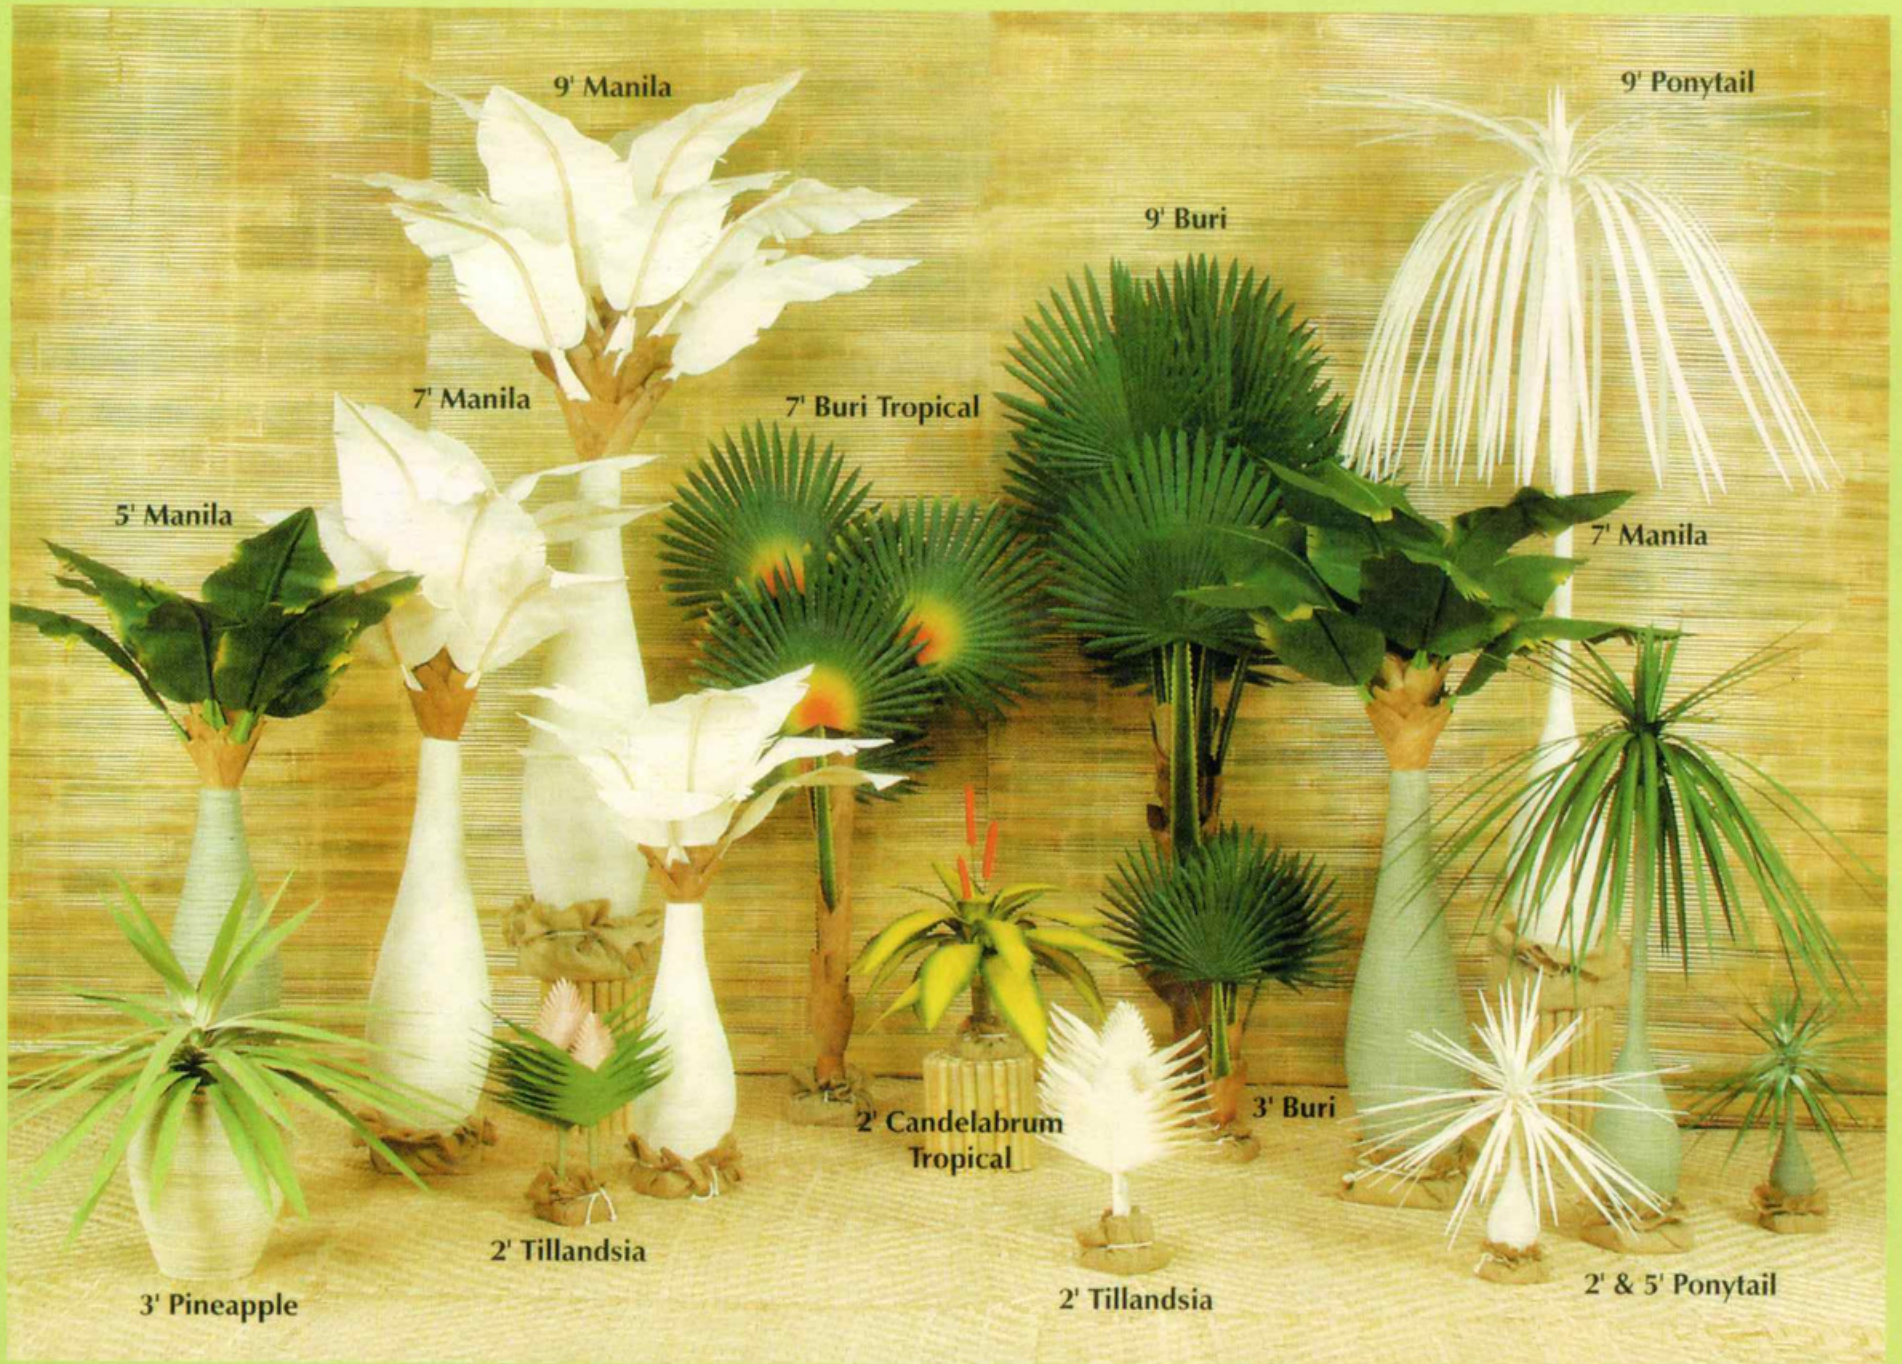

Our Newest Styles of Palms and Plants

Now in Stock