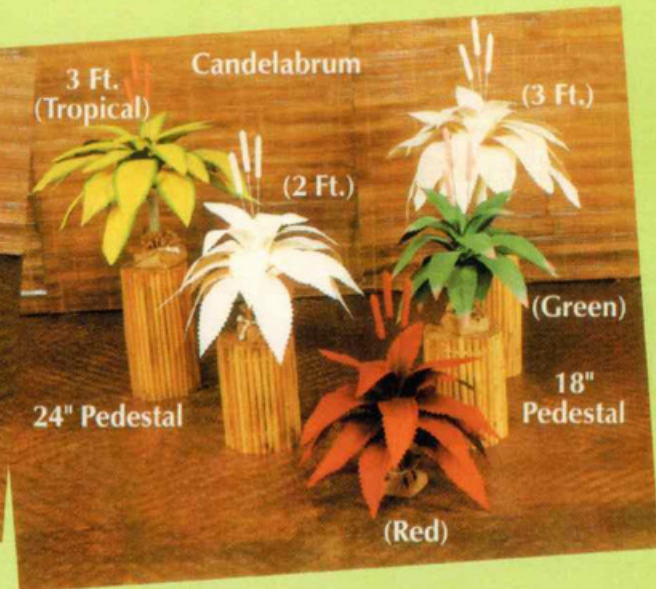

Now in Stock

"New Items, Unique Designs"

Tel. No.: (632) 9258405 - 06

Foliage

Loose Stems in a variety of tropical shapes. Natural and "painted" finishes.

(Size available are listed in caption)

1. Philodendron (48" only) 2. Elephant Ear (48" or 60") 3. Anthurium (48" or 60") 4. Torch Ginger (48" only)
 5. Buri Palm Leaf (48" only) 6. BOP Leaf (36" only) 7. Anahaw Leaf (48" only) 8. Fantasy Leaf (48" or 60")

Bird of Paradise Flowers Bromeliad Flowers (36" only)

Torch Ginger (48" only) Heliconia Arrangement

Color: (Yellow or Red) (9 pcs. shown)

Tel. No.: (632) 9258405 - 06

E-mail: palmdecors@yahoo.com

**NO
MINIMUM
ORDERS!**