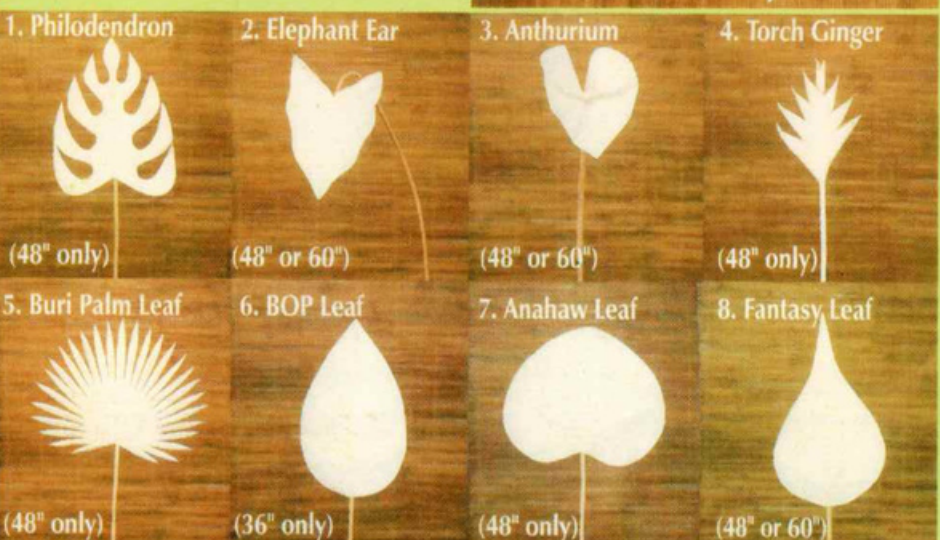

Tel. No.: (632) 9258405 - 06

Traditional & Exotic Palms

"Botanical Creation with Style"

Painted "Green" Finish

Painted Finishes

Sizes from 2ft. - 12ft. in many Styles

Tel. No.: (632) 9258405 - 06

Our Newest Styles of Palms and Plants

Now in Stock

"New Items, Unique Designs"

Tel. No.: (632) 9258405 - 06

Foliage

Loose Stems in a variety of tropical shapes. Natural and "painted" finishes.

(Size available are listed in caption)

1. Philodendron (48" only) 2. Elephant Ear (48" or 60") 3. Anthurium (48" or 60") 4. Torch Ginger (48" only)
 5. Buri Palm Leaf (48" only) 6. BOP Leaf (36" only) 7. Anahaw Leaf (48" only) 8. Fantasy Leaf (48" or 60")

Bird of Paradise Flowers Bromeliad Flowers (36" only)

Torch Ginger (48" only) Heliconia Arrangement

Color: (Yellow or Red) (9 pcs. shown)

Tel. No.: (632) 9258405 - 06

E-mail: palmdecors@yahoo.com

**NO
MINIMUM
ORDERS!**