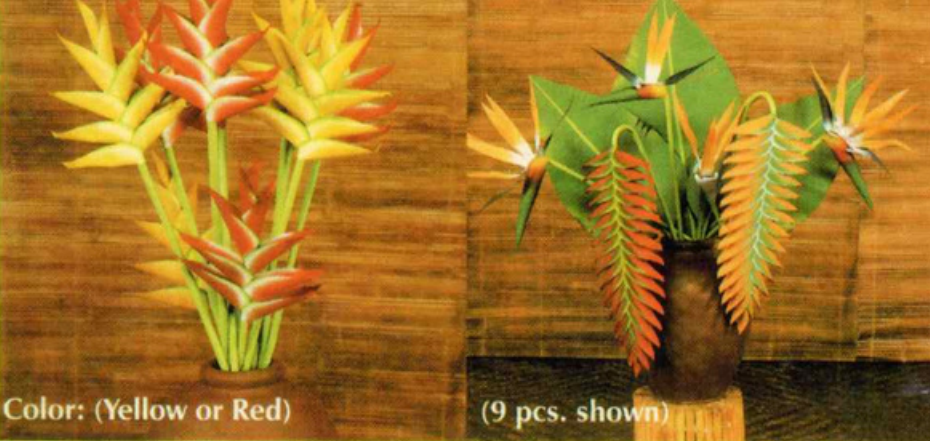

Torch Ginger (48" only)   Heliconia Arrangement