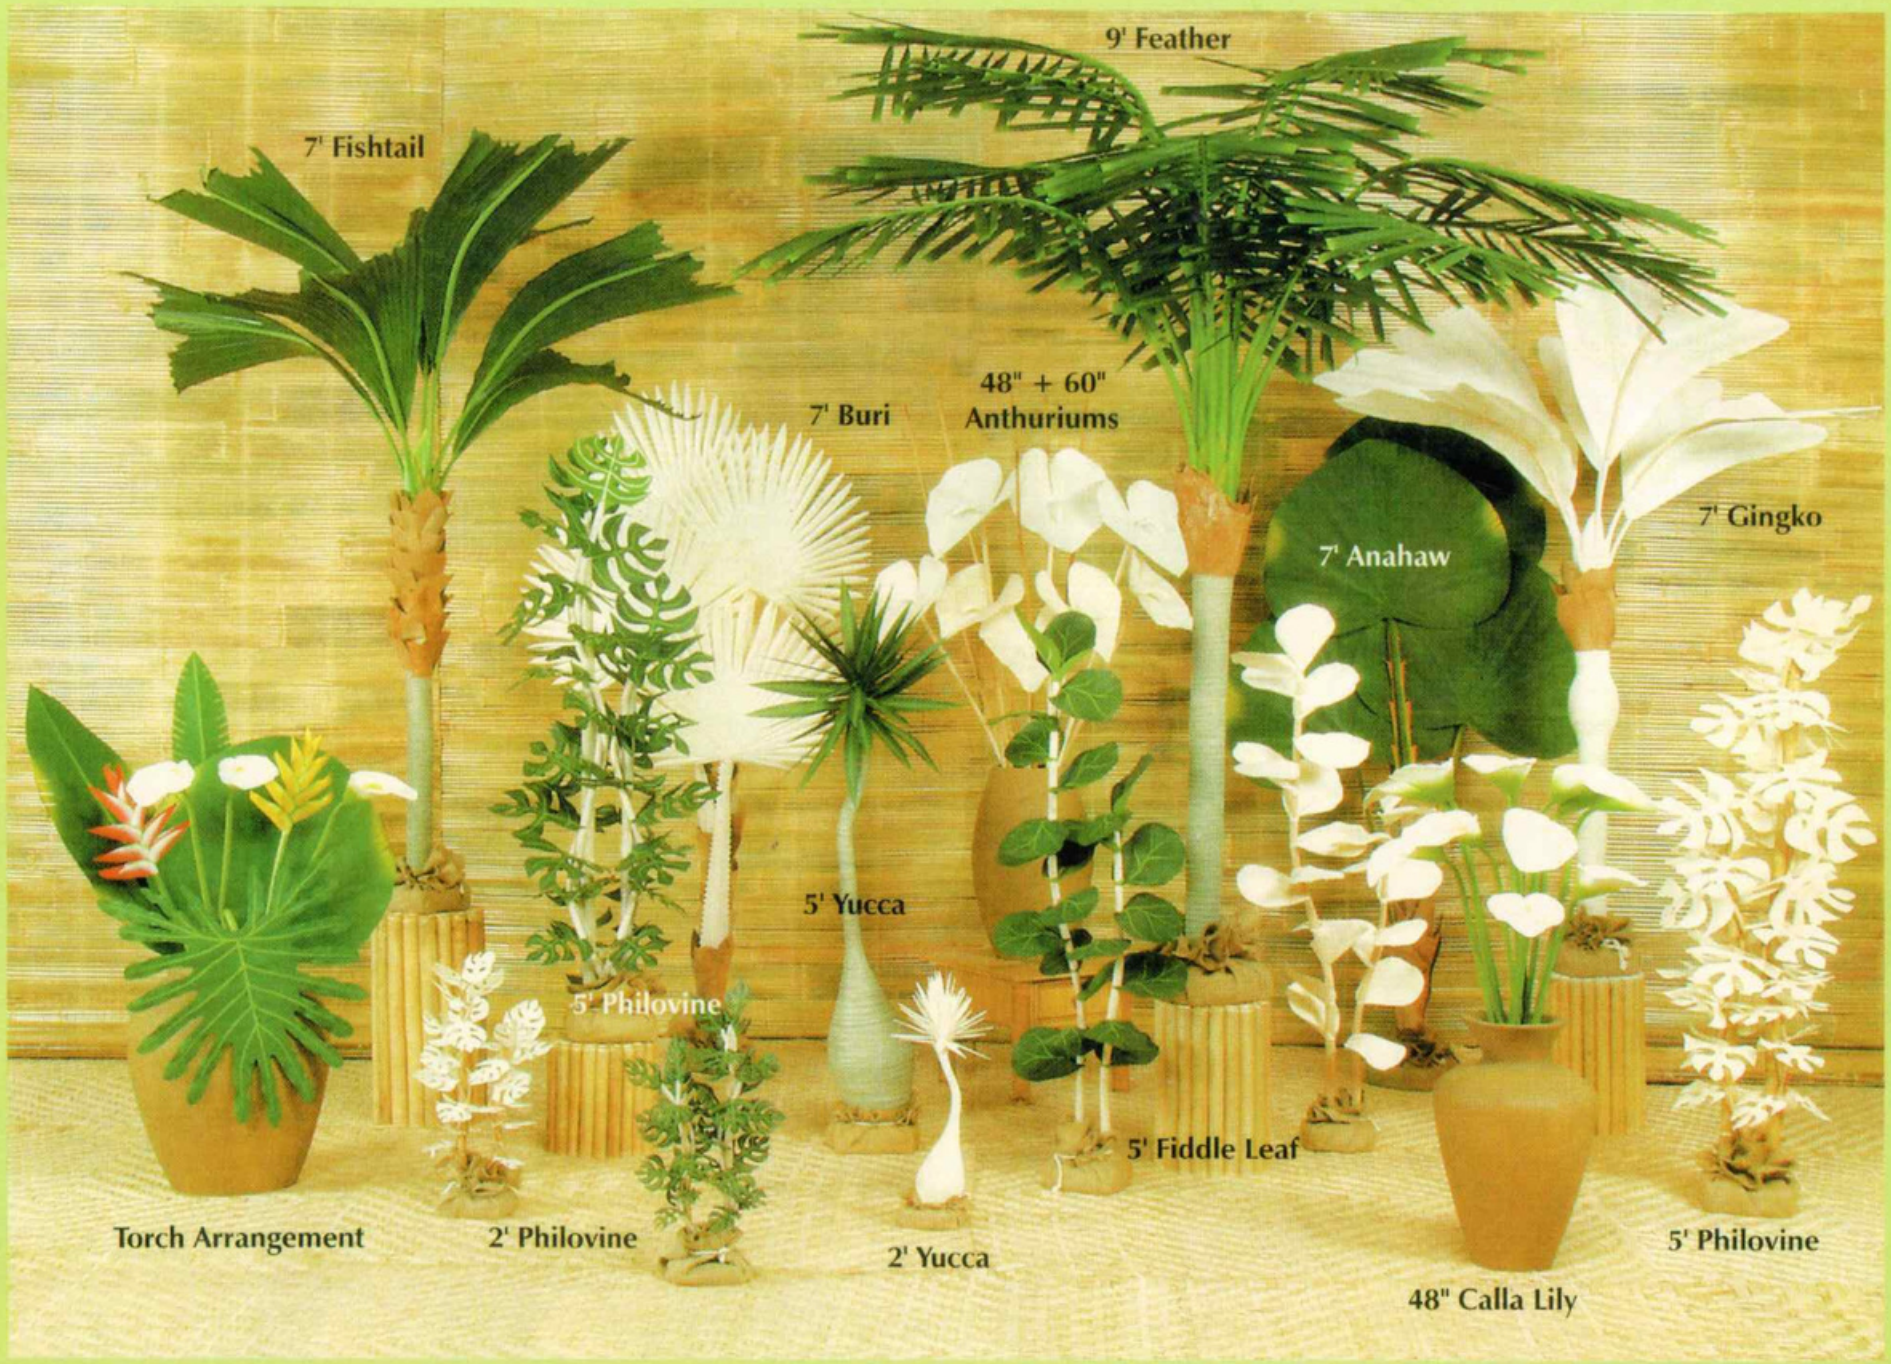

Now in Stock

"New Items, Unique Designs"

Tel. No.: (632) 9258405 - 06

Foliage

Loose Stems in a variety of tropical shapes. Natural and "painted" finishes.

(Size available are listed in caption)

1. Philodendron (48" only) 2. Elephant Ear (48" or 60") 3. Anthurium (48" or 60") 4. Torch Ginger (48" only)
 5. Buri Palm Leaf (48" only) 6. BOP Leaf (36" only) 7. Anahaw Leaf (48" only) 8. Fantasy Leaf (48" or 60")