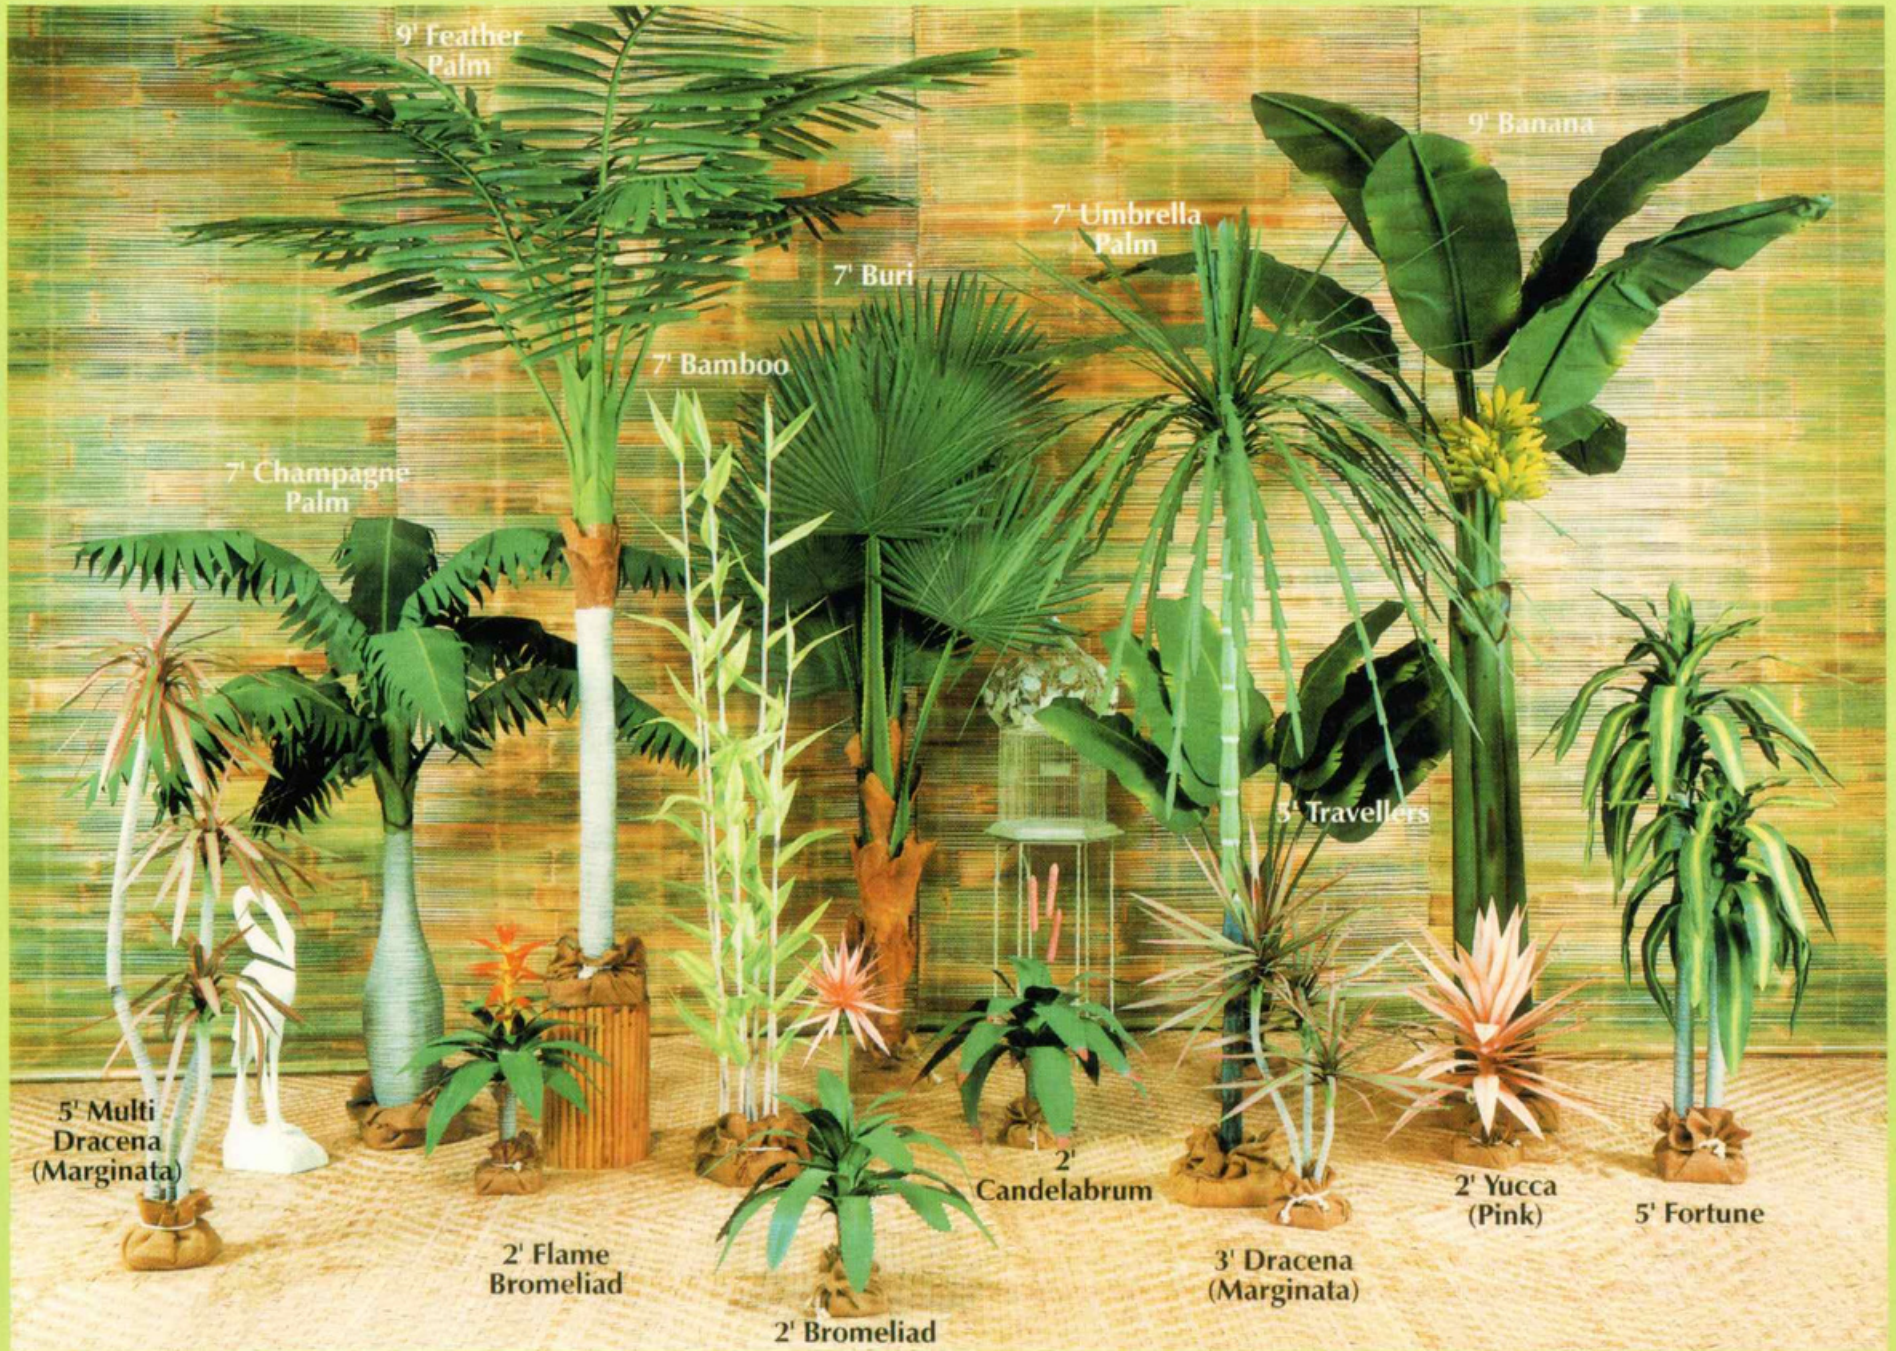

Painted "Green" Finish

Painted Finishes

Sizes from 2ft. - 12ft. in many Styles

Tel. No.: (632) 9258405 - 06